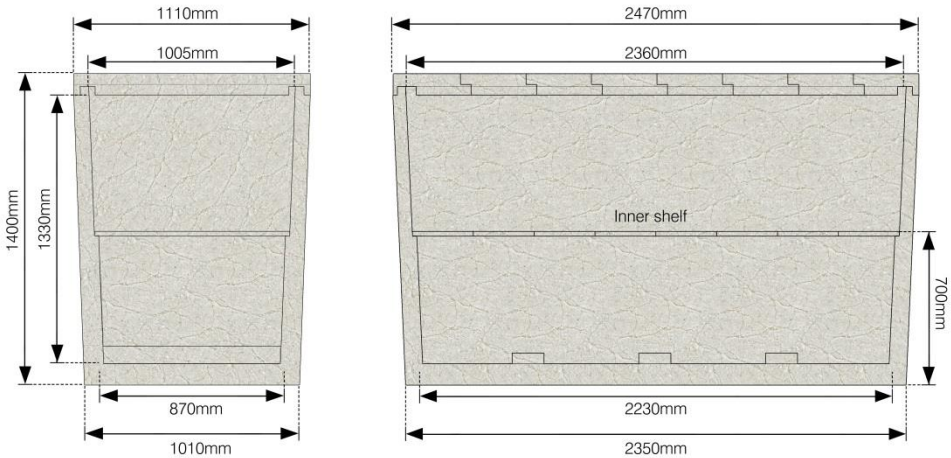

Double Chamber Installation in Bradford

Double Chamber Dimensions

www.concreteburialchambers.com
sales@concreteburialchambers.com
Contact Tel: 0333 577 1191